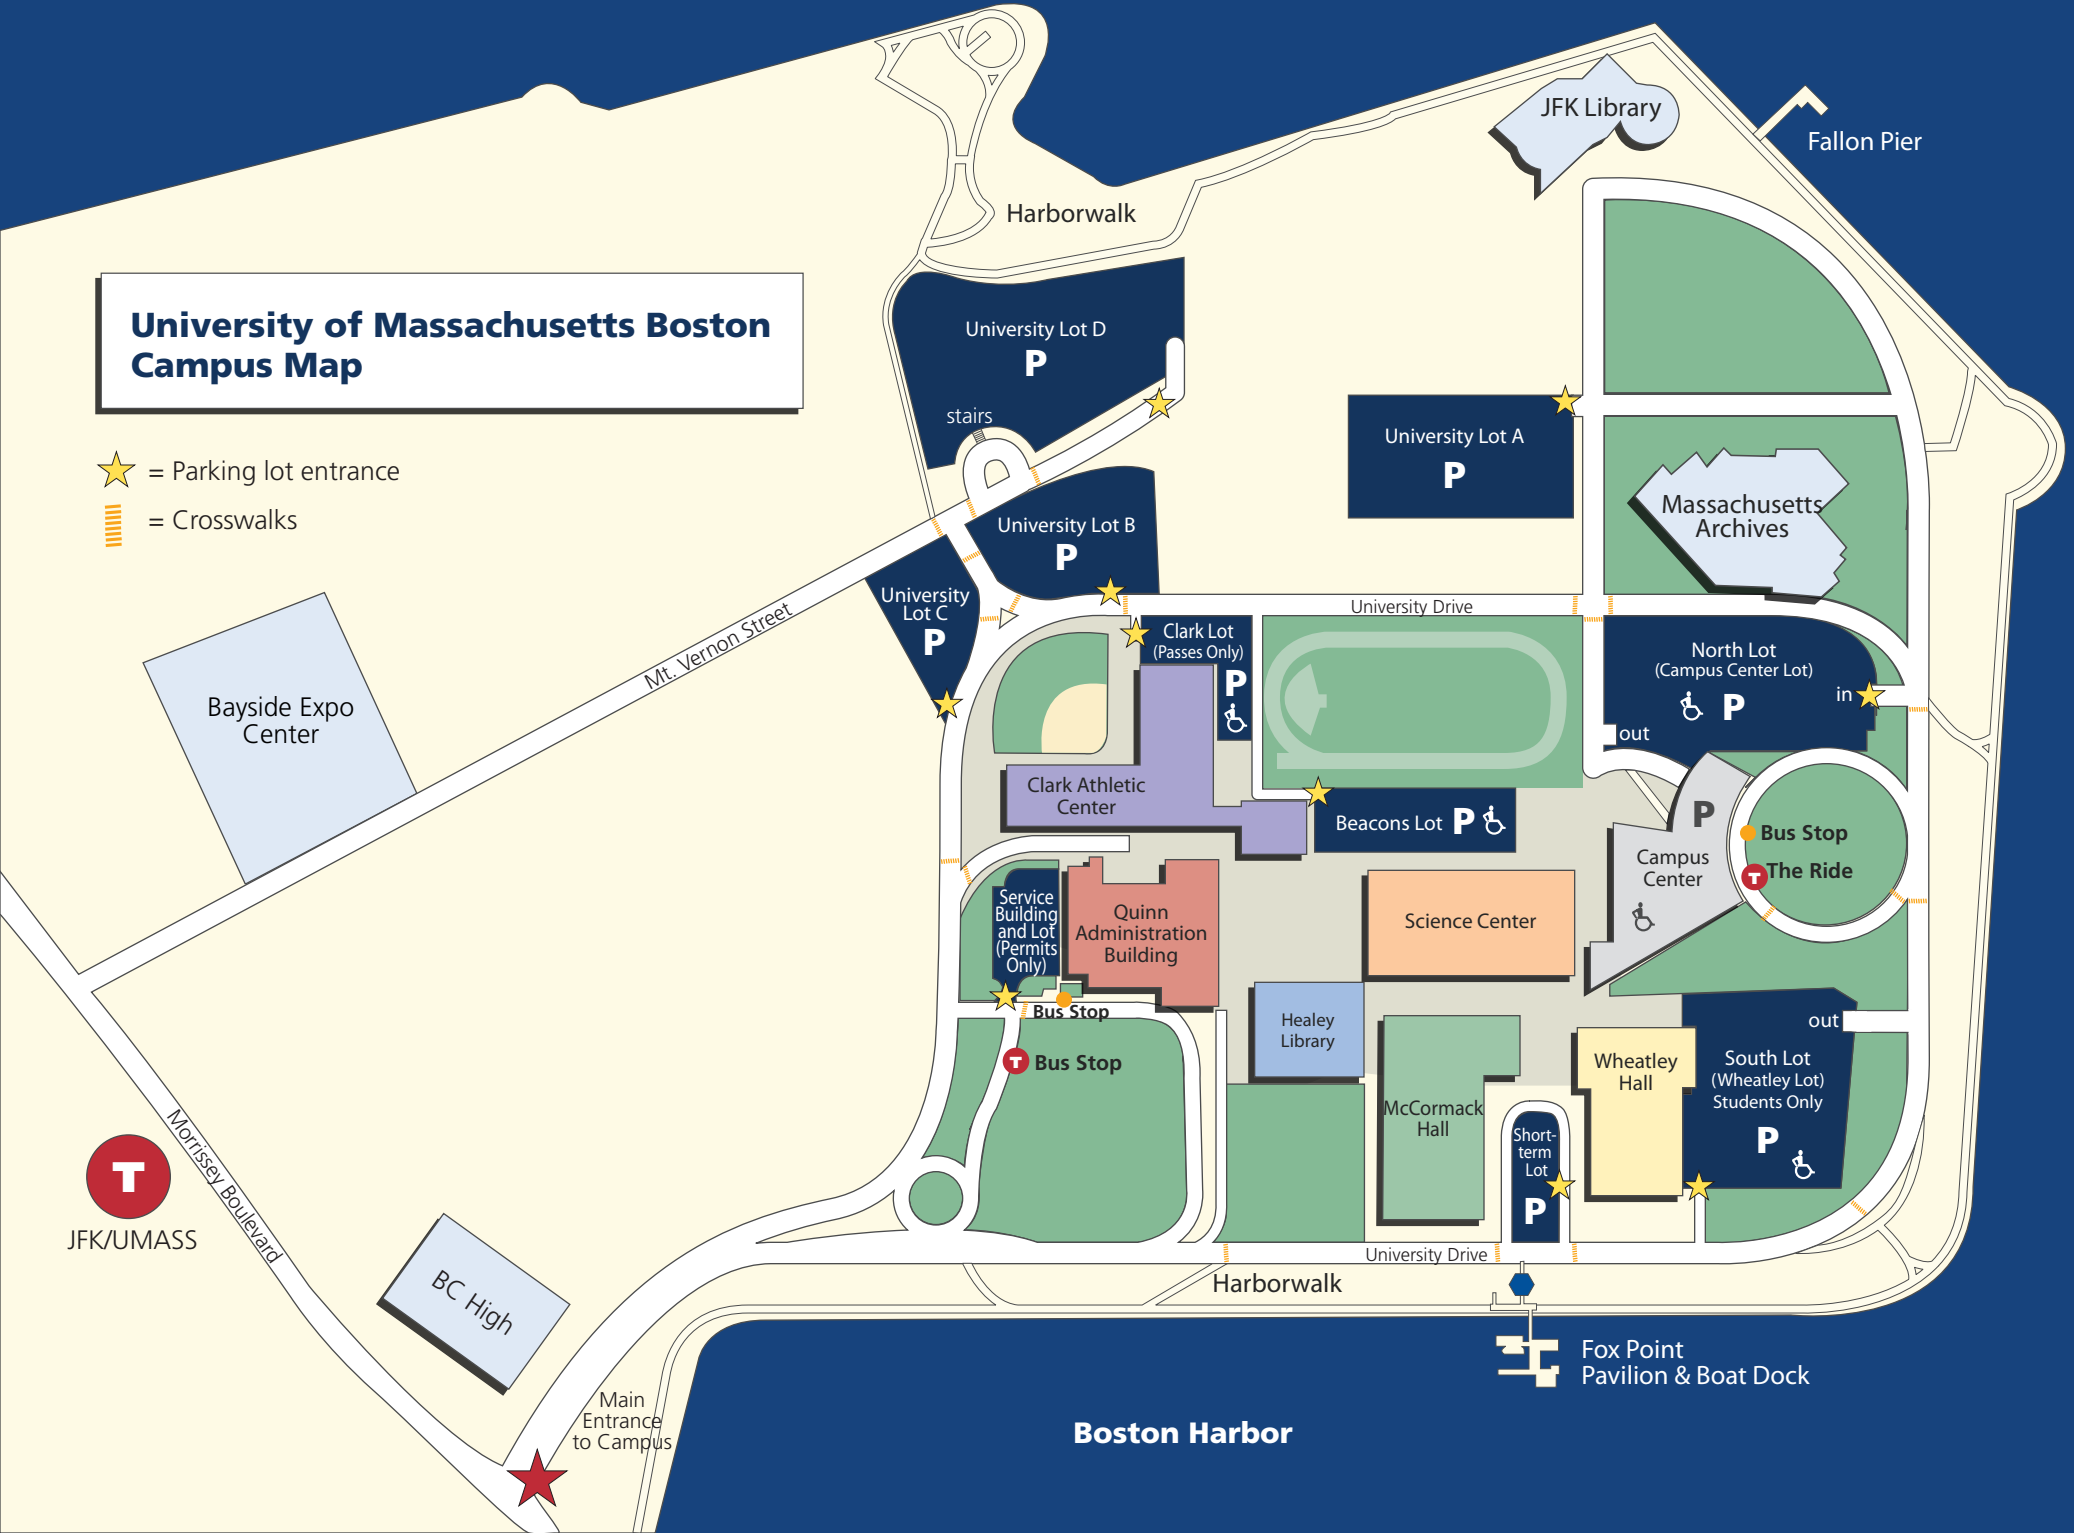

# University of Massachusetts Boston Campus Map

★ = Parking lot entrance

|||| = Crosswalks

T  
JFK/UMASS

BC High

Main Entrance to Campus

Boston Harbor

Fox Point Pavilion & Boat Dock